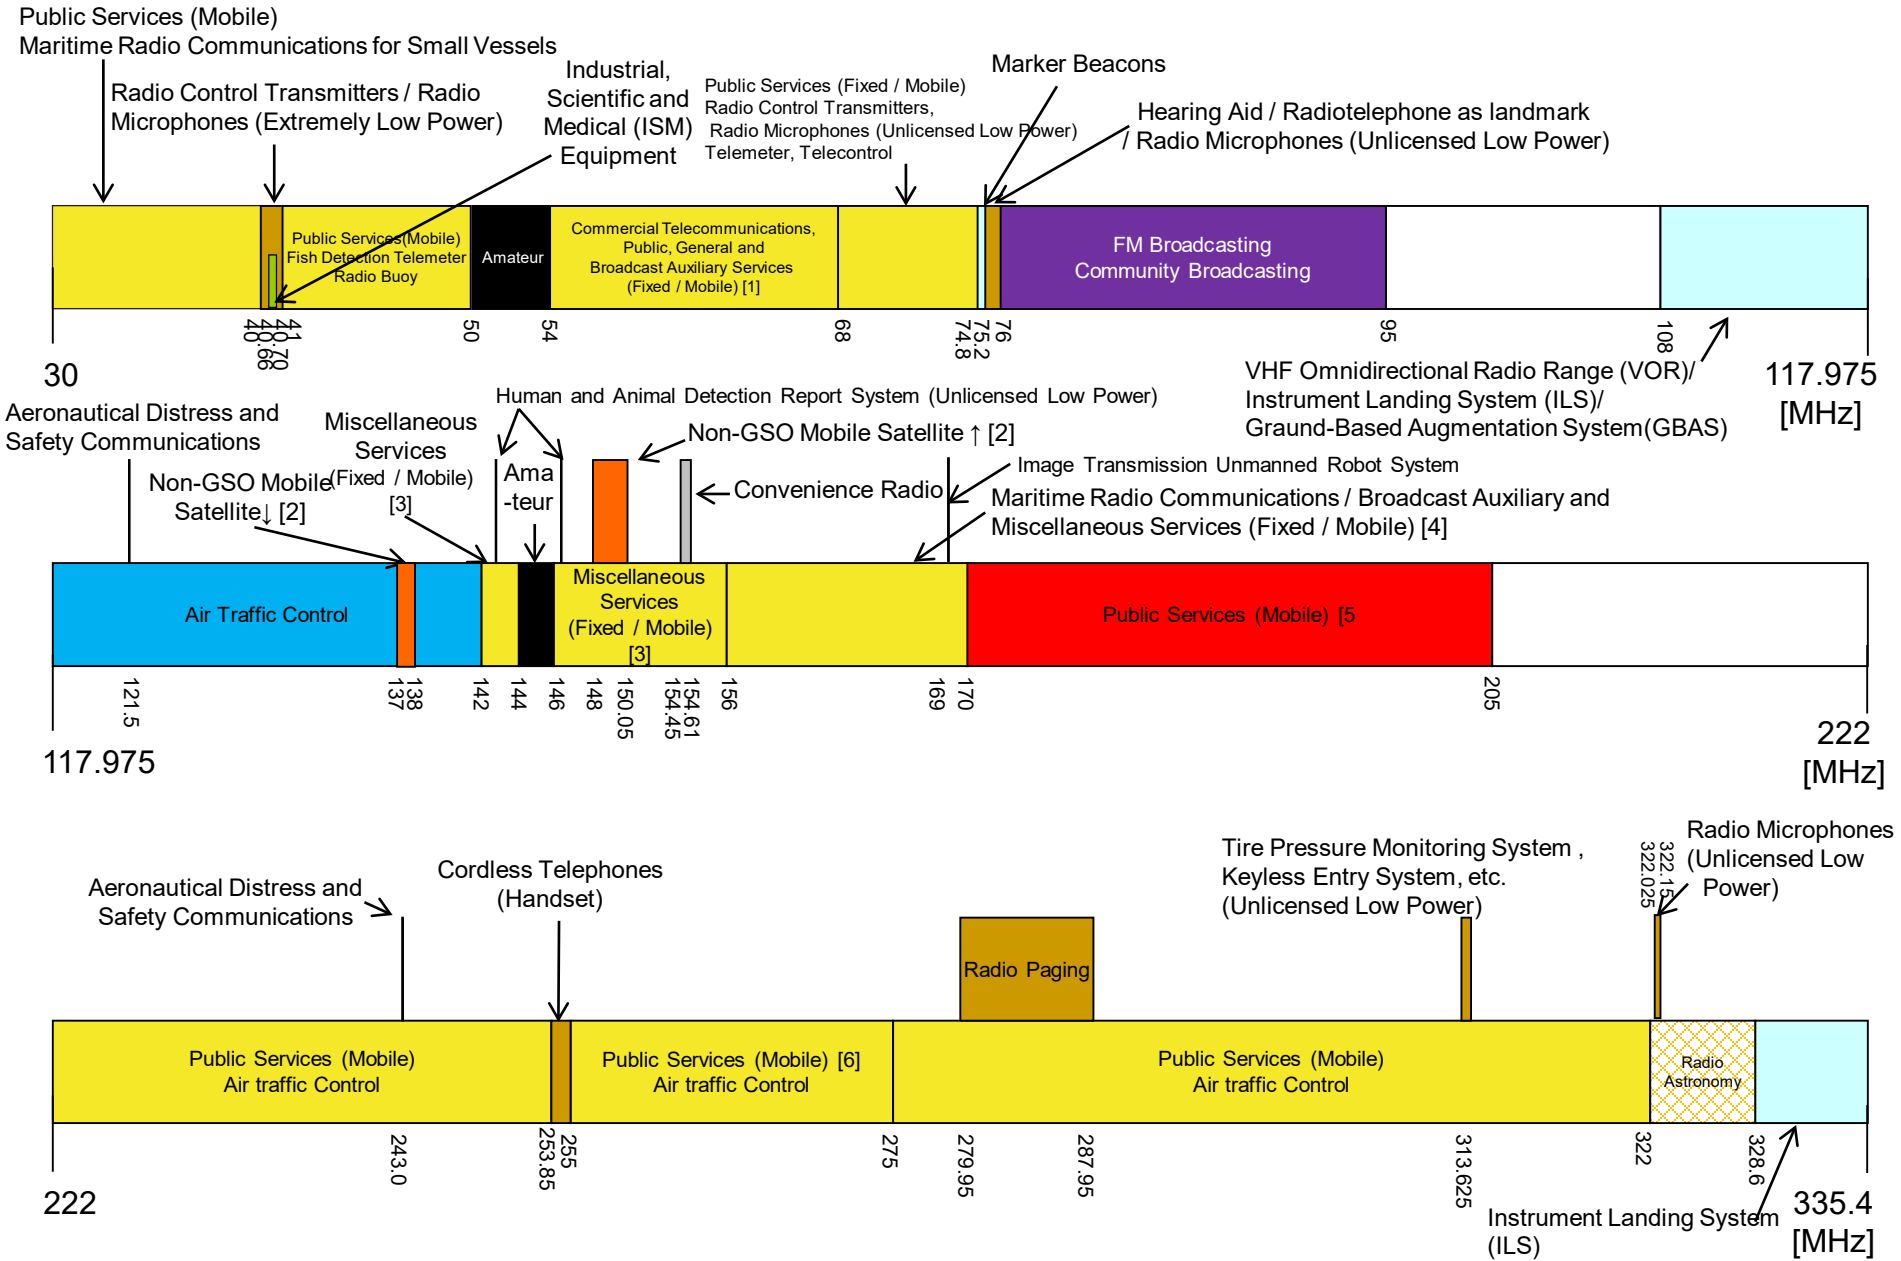

30MHz ~ 335.4MHz

Supplementary Information on Situation of Spectrum Use

【30 - 335.4MHz】

No.	Frequency Band (MHz)	Principal Use
[1]	54 - 68	Disaster prevention radio communications by the national government and local governments Aural program transmission by broadcasters
[2]	137 - 138, 148 - 150.05	Mobile satellite communications using Low Earth Orbit satellites (Orbcomm)
[3]	142-144, 146 - 156	Public services by the national government and local governments and public institutions for electricity, gas, transportation, etc. Miscellaneous services by private companies
[4]	156 - 170	Public services by the national government and the public institutions for transportation, etc. Aural program transmission by broadcasters Maritime radio communications Miscellaneous services by private companies
[5]	170 - 205	Public broadband mobile communication systems
[6]	255 - 275	Public digital mobile communication systems for disaster prevention and administrative services by local governments, etc.